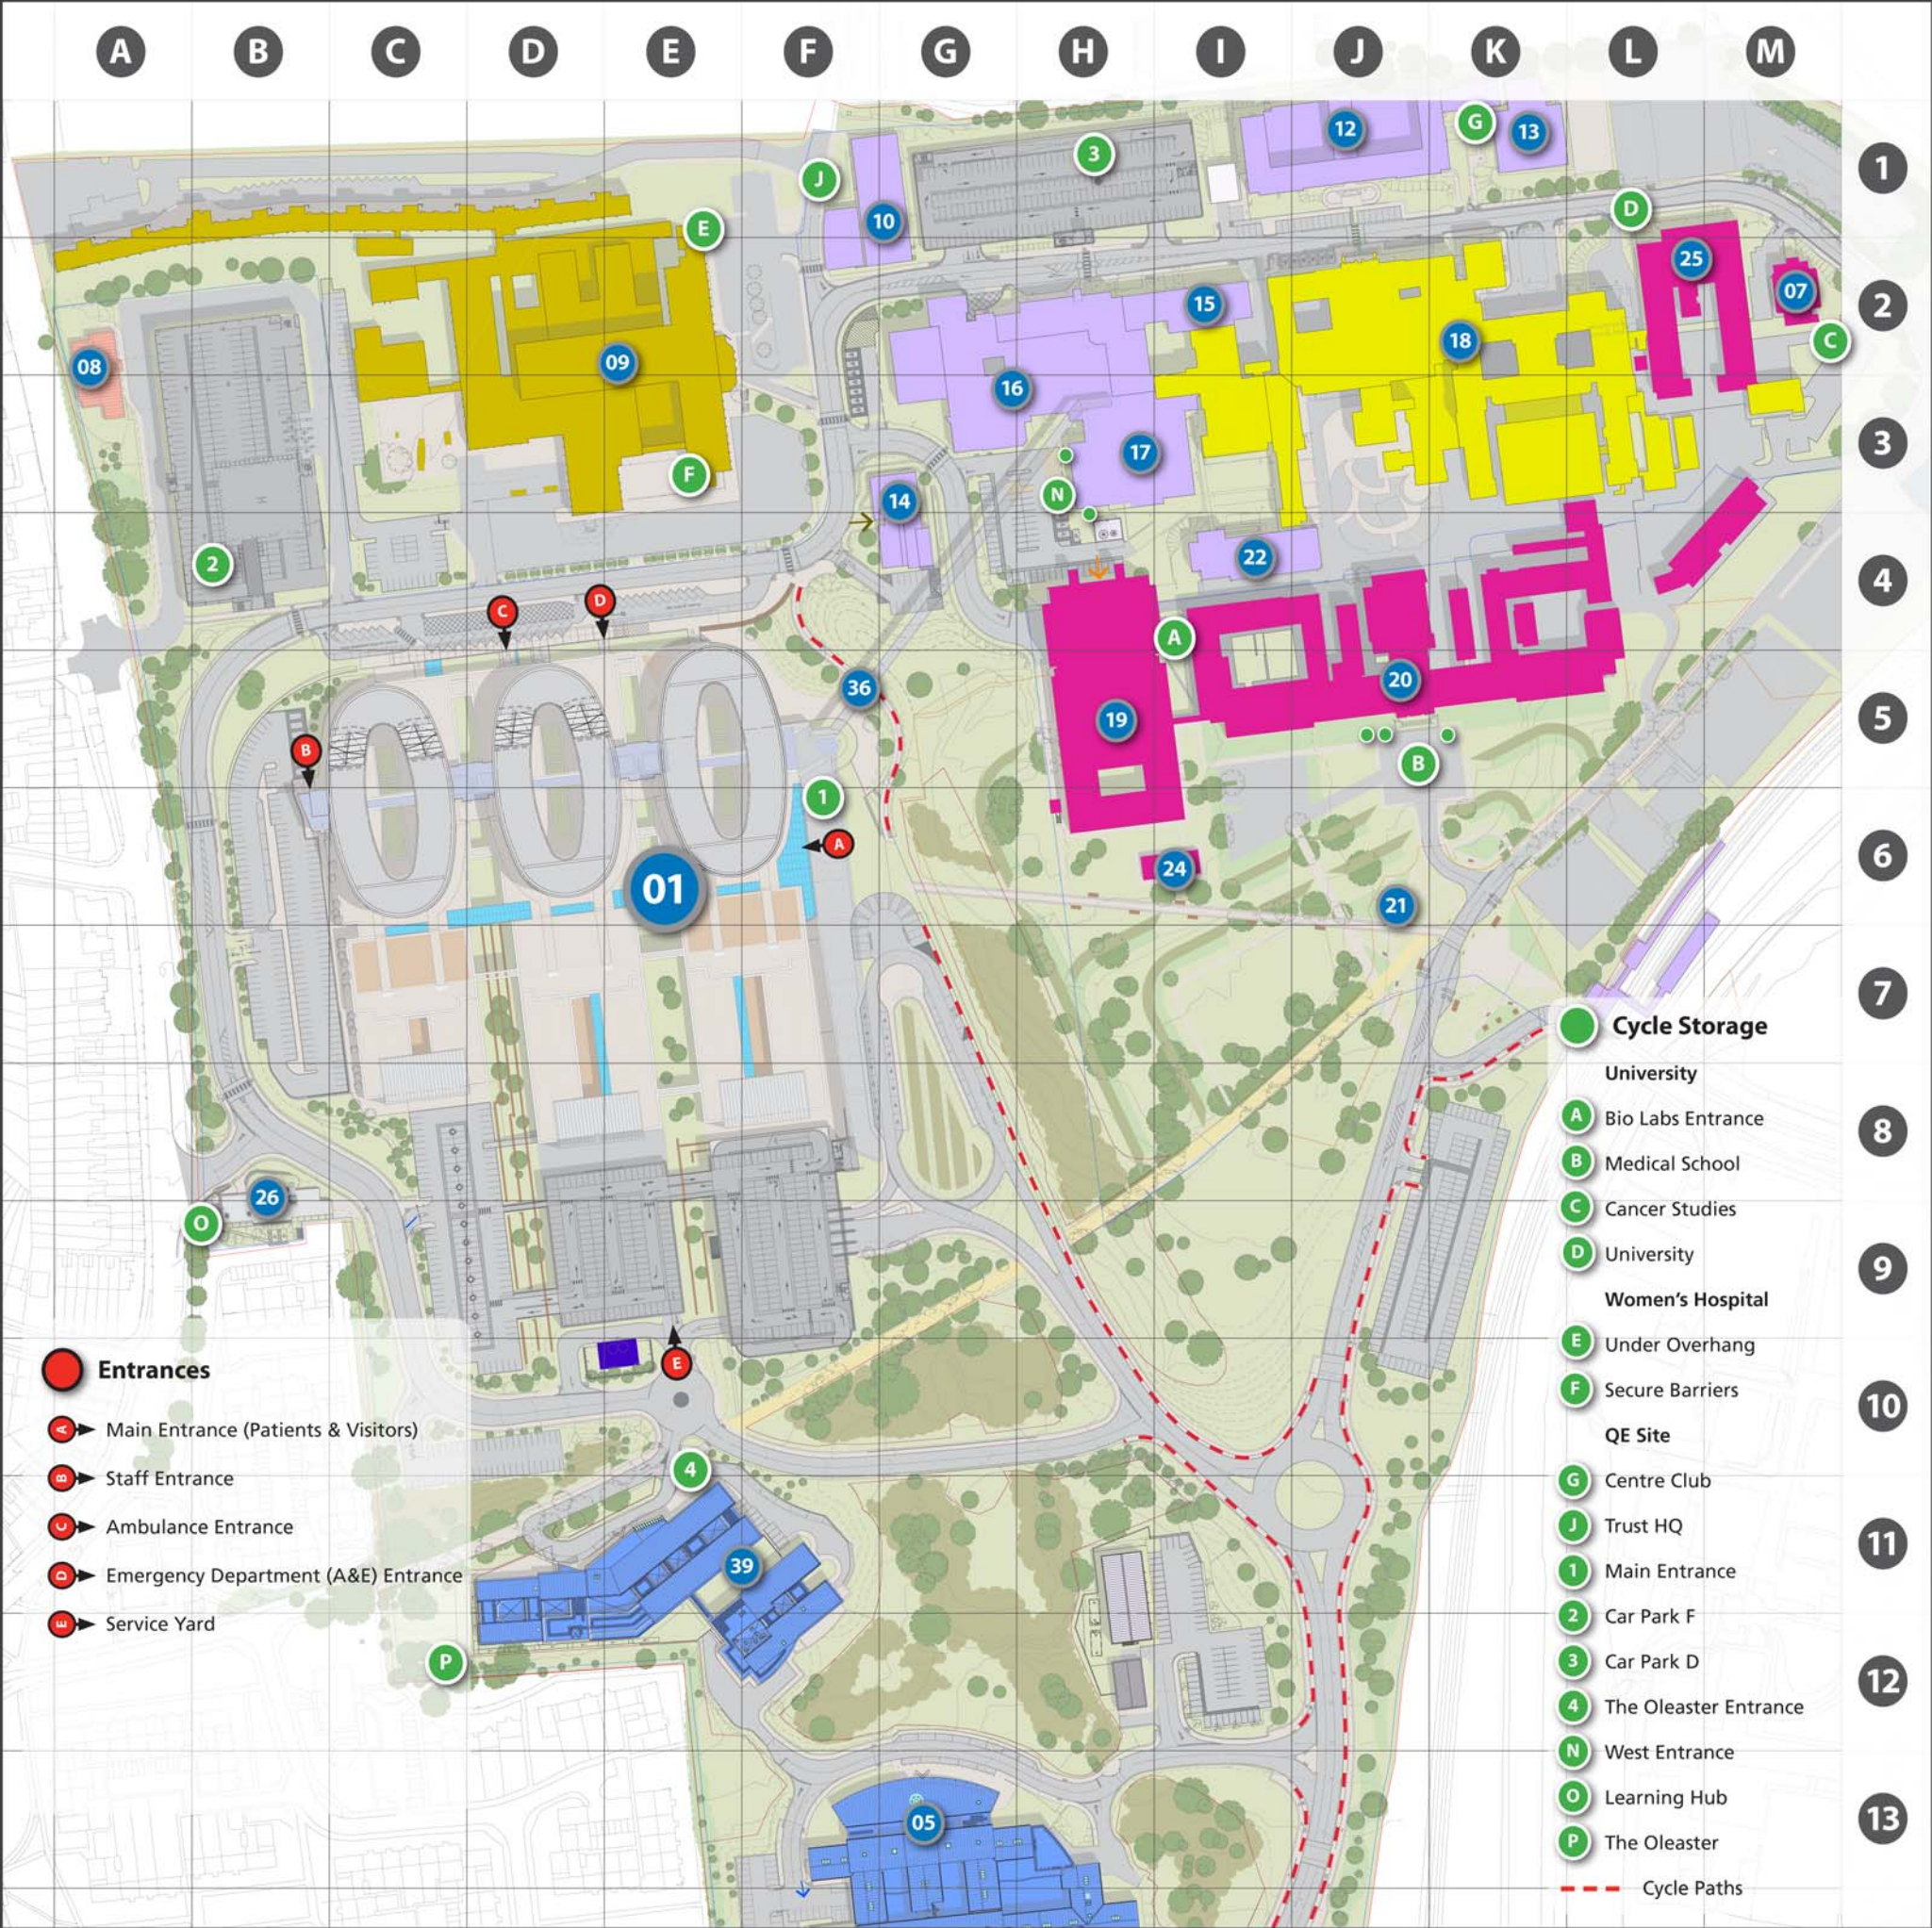

Building Key

- 01 Queen Elizabeth Hospital Birmingham
- 05 The Barberrry (BSMHFT)
- 07 The Denis Howell Building
- 08 Crèche
- 09 Birmingham Women's Hospital
- 10 Morris House / Trust HQ & Leukaemia Centre
- 12 Nuffield House
- 13 Centre Club
- 14 Postgraduate Medical Centre
- 15 Pharmacy Building
- 16 Cancer Centre
- 17 Wellcome Trust
- 18 Queen Elizabeth Hospital
- 19 Institute of Biomedical Research
- 20 Medical School
- 21 Public Transport Interchange
- 22 Wolfson Building
- 24 Health Services Research Centre
- 25 The Robert Aitkins Institute
- 26 Learning Hub
- 36 Link Bridge
- 39 The Oleaster (BSMHFT)

- Entrances**
- ➔ Main Entrance (Patients & Visitors)
- ➔ Staff Entrance
- ➔ Ambulance Entrance
- ➔ Emergency Department (A&E) Entrance
- ➔ Service Yard

- Cycle Storage**
- University
- A Bio Labs Entrance
- B Medical School
- C Cancer Studies
- D University
- Women's Hospital
- E Under Overhang
- F Secure Barriers
- QE Site
- G Centre Club
- J Trust HQ
- 1 Main Entrance
- 2 Car Park F
- 3 Car Park D
- 4 The Oleaster Entrance
- N West Entrance
- O Learning Hub
- P The Oleaster
- Cycle Paths